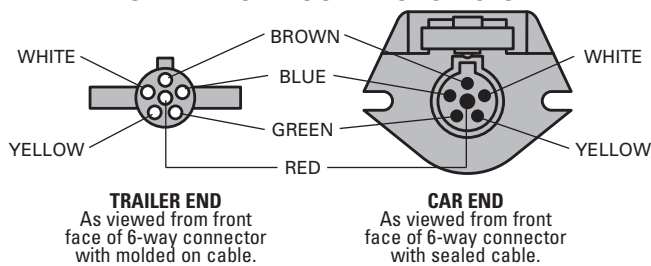

7-WAY CONNECTOR WIRING DIAGRAM

7-WAY MOLDED TRAILER/ SEALED CAR CONNECTOR & CABLE

7-WAY THERMO-PLASTIC/ METAL CONNECTOR

7 - WAY W I R I N G I N D E X

Wire Color & Gauge	Molded Trailer/Sealed Car Connector Terminal	Thermo-Plastic/Metal Connector Terminal
White / 10 gauge	Common Ground	#1 Common Ground
Blue / 12 gauge	Electric Brake	#2 Electric Brake
Green / 14 gauge	Tail & License	#3 Tail & License
Black / 10 gauge	Battery Charge	#4 Battery Charge
Red / 14 gauge	Left Stop & Turn	#5 Left Stop & Turn
Brown / 14 gauge	Right Stop & Turn	#6 Right Stop & Turn
Yellow / 14 gauge	Center Auxiliary	#7 Center Auxiliary

6-WAY CONNECTOR WIRING DIAGRAM

6-WAY MOLDED TRAILER/ SEALED CAR CONNECTOR & CABLE

6-WAY ZINC DIE-CAST CONNECTOR

6 - WAY W I R I N G I N D E X

Wire Color & Gauge	Molded Trailer/Sealed Car Connector Terminal	Zinc Die-Cast Connector Terminal
White / 10/14 gauge	Common Ground	GD - Common Ground
Blue / 10/14 gauge	Electric Brake	S - Electric Brake
Green / 14 gauge	Right Stop & Turn	TM - Tail & License
Red / 10/14 gauge	Auxiliary	LT - Left Stop & Turn
Brown / 14 gauge	Tail & License	RT - Right Stop & Turn
Yellow / 14 gauge	Left Stop & Turn	A - Auxiliary