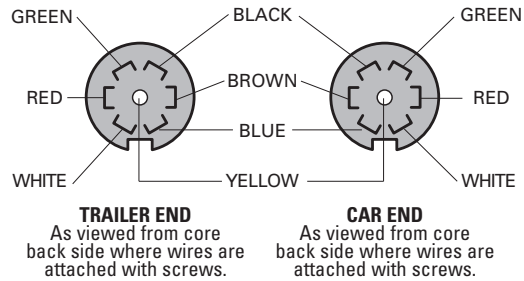

7-WAY CONNECTOR WIRING DIAGRAM

7-WAY MOLDED TRAILER/ SEALED CAR CONNECTOR & CABLE

7-WAY THERMO-PLASTIC/ METAL CONNECTOR

7 - WAY W I R I N G I N D E X

Wire Color & Gauge	Molded Trailer/Sealed Car Connector Terminal	Thermo-Plastic/Metal Connector Terminal
White / 10 gauge	Common Ground	#1 Common Ground
Blue / 12 gauge	Electric Brake	#2 Electric Brake
Green / 14 gauge	Tail & License	#3 Tail & License
Black / 10 gauge	Battery Charge	#4 Battery Charge
Red / 14 gauge	Left Stop & Turn	#5 Left Stop & Turn
Brown / 14 gauge	Right Stop & Turn	#6 Right Stop & Turn
Yellow / 14 gauge	Center Auxiliary	#7 Center Auxiliary

6-WAY CONNECTOR WIRING DIAGRAM

6-WAY MOLDED TRAILER/ SEALED CAR CONNECTOR & CABLE

6-WAY ZINC DIE-CAST CONNECTOR

6 - WAY W I R I N G I N D E X

Wire Color & Gauge	Molded Trailer/Sealed Car Connector Terminal	Zinc Die-Cast Connector Terminal
White / 10/14 gauge	Common Ground	GD - Common Ground
Blue / 10/14 gauge	Electric Brake	S - Electric Brake
Green / 14 gauge	Right Stop & Turn	TM - Tail & License
Red / 10/14 gauge	Auxiliary	LT - Left Stop & Turn
Brown / 14 gauge	Tail & License	RT - Right Stop & Turn
Yellow / 14 gauge	Left Stop & Turn	A - Auxiliary