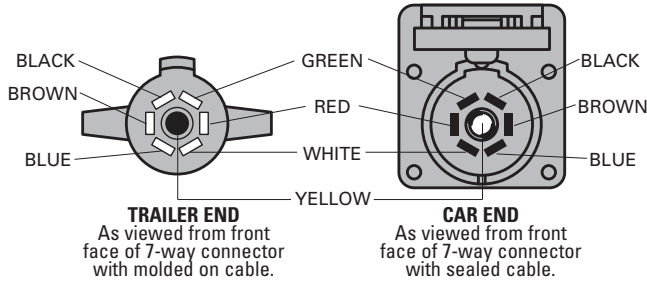

7-WAY CONNECTOR WIRING DIAGRAM

7-WAY MOLDED TRAILER/ SEALED CAR CONNECTOR & CABLE

7-WAY THERMO-PLASTIC/ METAL CONNECTOR

7 - WAY W I R I N G I N D E X

Wire Color & Gauge	Molded Trailer/Sealed Car Connector Terminal	Thermo-Plastic/Metal Connector Terminal
White / 10 gauge	Common Ground	#1 Common Ground
Blue / 12 gauge	Electric Brake	#2 Electric Brake
Green / 14 gauge	Tail & License	#3 Tail & License
Black / 10 gauge	Battery Charge	#4 Battery Charge
Red / 14 gauge	Left Stop & Turn	#5 Left Stop & Turn
Brown / 14 gauge	Right Stop & Turn	#6 Right Stop & Turn
Yellow / 14 gauge	Center Auxiliary	#7 Center Auxiliary

6-WAY CONNECTOR WIRING DIAGRAM

6-WAY MOLDED TRAILER/ SEALED CAR CONNECTOR & CABLE

6-WAY ZINC DIE-CAST CONNECTOR

6 - WAY W I R I N G I N D E X

Wire Color & Gauge	Molded Trailer/Sealed Car Connector Terminal	Zinc Die-Cast Connector Terminal
White / 10/14 gauge	Common Ground	GD - Common Ground
Blue / 10/14 gauge	Electric Brake	S - Electric Brake
Green / 14 gauge	Right Stop & Turn	TM - Tail & License
Red / 10/14 gauge	Auxiliary	LT - Left Stop & Turn
Brown / 14 gauge	Tail & License	RT - Right Stop & Turn
Yellow / 14 gauge	Left Stop & Turn	A - Auxiliary