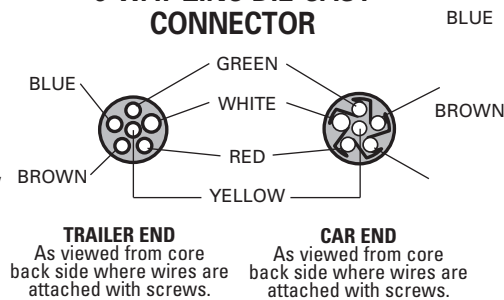

7-WAY CONNECTOR WIRING DIAGRAM

7-WAY MOLDED TRAILER/ SEALED CAR CONNECTOR & CABLE

7-WAY THERMO-PLASTIC/ METAL CONNECTOR

7 - WAY W I R I N G I N D E X

Wire Color & Gauge	Molded Trailer/Sealed Car Connector Terminal	Thermo-Plastic/Metal Connector Terminal
White / 10 gauge	Common Ground	#1 Common Ground
Blue / 12 gauge	Electric Brake	#2 Electric Brake
Green / 14 gauge	Tail & License	#3 Tail & License
Black / 10 gauge	Battery Charge	#4 Battery Charge
Red / 14 gauge	Left Stop & Turn	#5 Left Stop & Turn
Brown / 14 gauge	Right Stop & Turn	#6 Right Stop & Turn
Yellow / 14 gauge	Center Auxiliary	#7 Center Auxiliary

6-WAY CONNECTOR WIRING DIAGRAM

6-WAY MOLDED TRAILER/ SEALED CAR CONNECTOR & CABLE

6-WAY ZINC DIE-CAST CONNECTOR

6 - WAY W I R I N G I N D E X

Wire Color & Gauge	Molded Trailer/Sealed Car Connector Terminal	Zinc Die-Cast Connector Terminal
White / 10/14 gauge	Common Ground	GD - Common Ground
Blue / 10/14 gauge	Electric Brake	S - Electric Brake
Green / 14 gauge	Right Stop & Turn	TM - Tail & License
Red / 10/14 gauge	Auxiliary	LT - Left Stop & Turn
Brown / 14 gauge	Tail & License	RT - Right Stop & Turn
Yellow / 14 gauge	Left Stop & Turn	A - Auxiliary